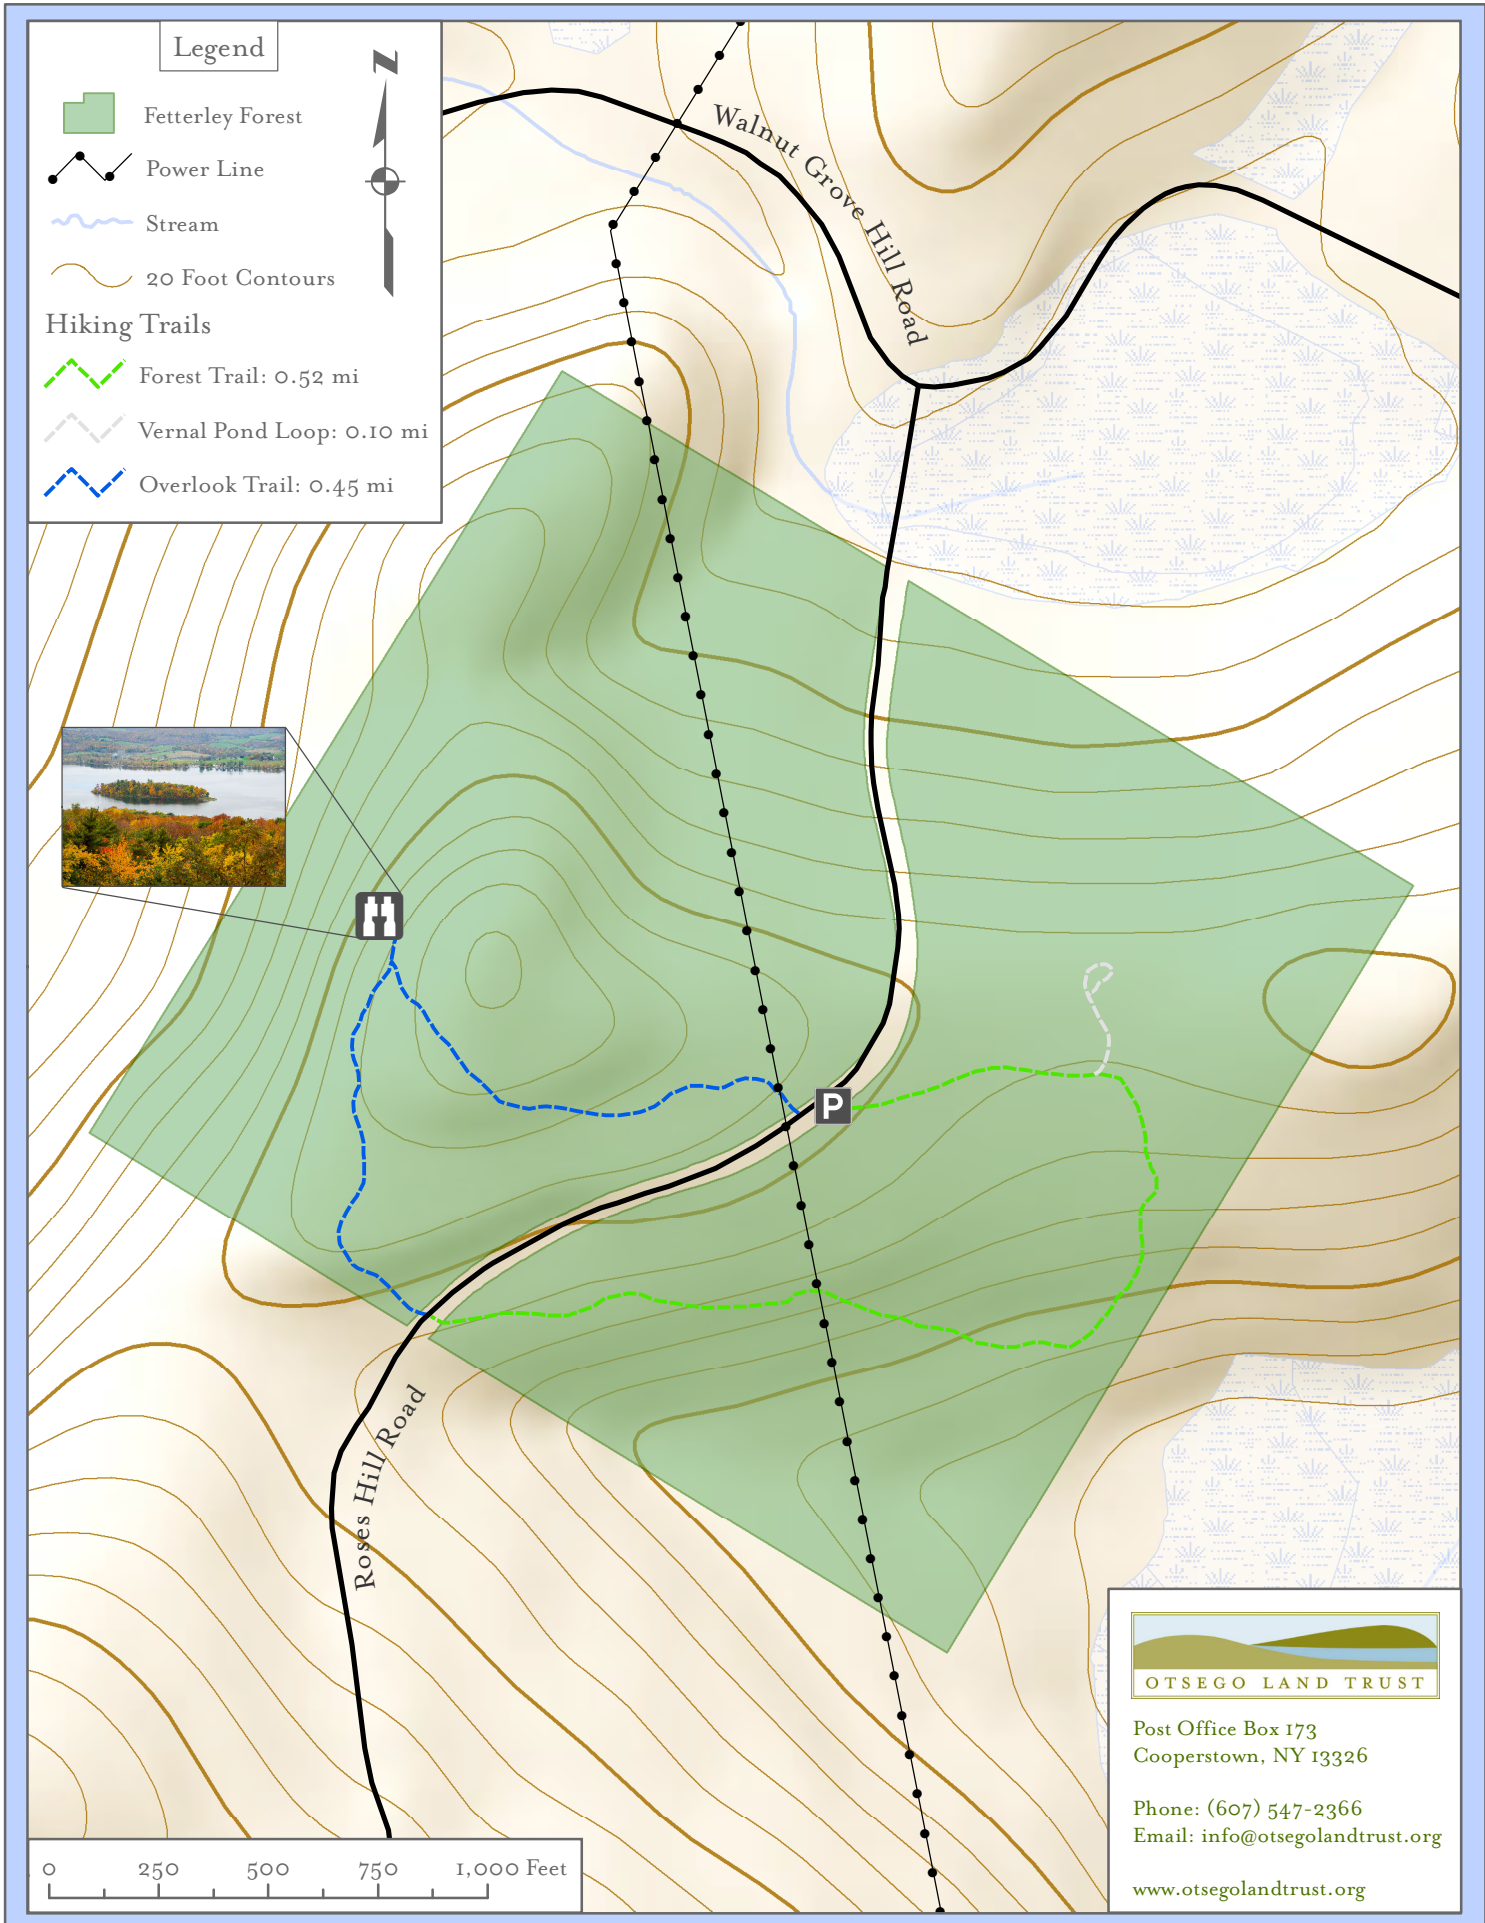

Fetterley Forest Trail Map

Legend

- Fetterley Forest
- Power Line
- Stream
- 20 Foot Contours

Hiking Trails

- Forest Trail: 0.52 mi
- Vernal Pond Loop: 0.10 mi
- Overlook Trail: 0.45 mi

Post Office Box 173
Cooperstown, NY 13326
Phone: (607) 547-2366
Email: info@otsego-land-trust.org
www.otsego-land-trust.org